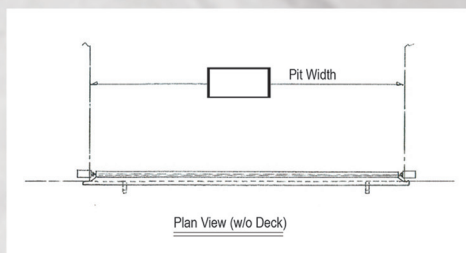

Product Construction

- Made with Heavy Duty 22 oz. Vinyl Material
- Works in Conjunction with Pit Leveler Weatherseals

Sizes Available

6'W, 6 1/2' W and 7'W Pit Levelers with Standard 20" and 24" Deep Pits

toll free
1.800.251.3382

Installation

- Installs in about one (1) hour.
- Fits any standard pit leveler.

Maintenance

- Virtually NO maintenance required.
- Panels can be easily removed for regular dock maintenance/repair.
- Panels and parts can be quickly and easily replaced.