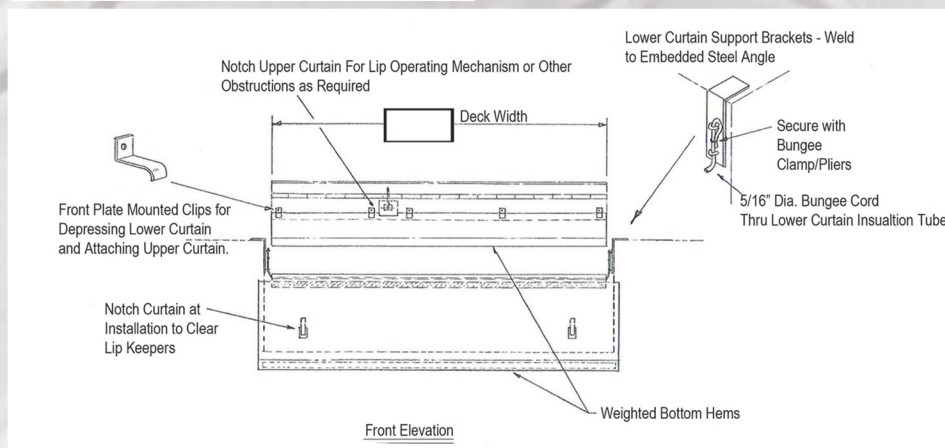

toll free
1.800.251.3382

Installation

- Installs in about one (1) hour.
- Fits any standard pit leveler.

Maintenance

- Virtually NO maintenance required.
- Panels can be easily removed for regular dock maintenance/repair.
- Panels and parts can be quickly and easily replaced.