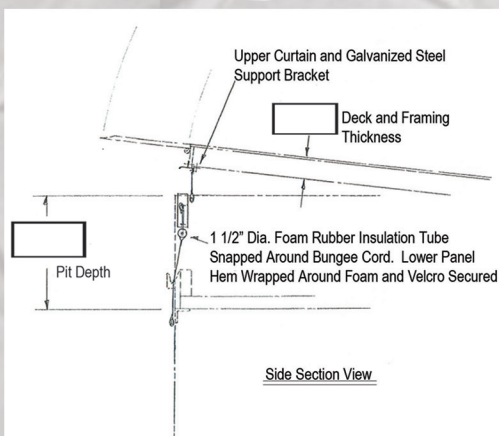

Product Construction

- Made with Heavy Duty 22 oz. Vinyl Material
- Works in Conjunction with Pit Leveler Weatherseals

Sizes Available

6'W, 6 1/2' W and 7'W Pit Levelers with Standard 20" and 24" Deep Pits

toll free
1.800.251.3382

Installation

- Installs in about one (1) hour.
- Fits any standard pit leveler.

Maintenance

- Virtually NO maintenance required.
- Panels can be easily removed for regular dock maintenance/repair.
- Panels and parts can be quickly and easily replaced.